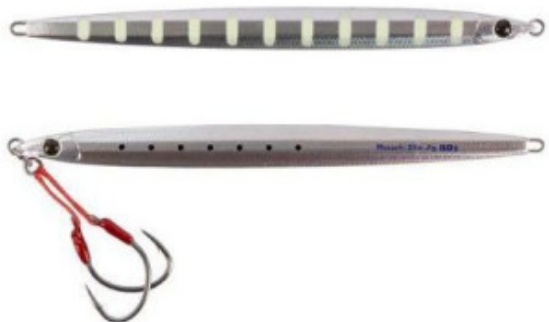

Mustad Mezashi Slim Jig 100 gr

Proizvođa / Brand: Mustad

Šifra proizvoda / Code: 296074

Raspoloživost / Availability: Na zalihi / In Stock

Cijena / Price: 15,25€

Opis / Description

17,3 cm / 100 gr

Mustad's Mezashi Slim Jig is designed to provide maximum attraction and performance whether you're pulling game from the depths or casting from the shore. You have a better shot at landing a fish thanks to a pair of light wire slow jigging hooks tied on the front. With its center of gravity shifted slightly forward of the jig's center, this head-side heavy (55:45) slim shape lead jig is made to resist vertical movement against the force of the fishing line. As a part of the Mezashi Series of lures, the Mezashi Slim Jig has Mezashi transparent eyes, which refract light and serve to entice a strike. With 5 different weights and 8 unique patterns to choose from, the Mezashi Slim Jig offers versatile options for any fishing situation. The construction from hard lead alloy makes it resistant to damage while still being portable and simple to operate.

- Center of gravity shifted forward
- Mezashi transparent eyes for light reflection
- Constructed from a durable, hard lead alloy
- Two Mustad light wire assist hooks

Product Gallery